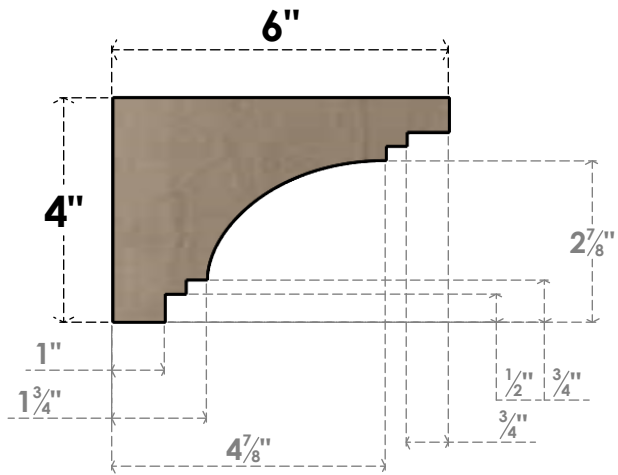

ITEM NUMBER: CORU02X06X04PECRCPR

2"W X 6"D X 4"H SERIES 3 CLASSIC PESCADERO ROUGH CEDAR
TIMBERTHANE FAUX WOOD CORBEL, PRIMED

SIDE PROFILE

FRONT PROFILE

ISOMETRIC

EKENA MILLWORK
2300 WEST MAIN ST.
CLARKSVILLE, TX 75426
TOLL FREE: 866-607-0453
WWW.EKENAMILLWORK.COM

NOTES

1. INSTALLATION TO BE COMPLETED IN ACCORDANCE WITH MANUFACTURER'S SPECIFICATIONS.
2. DRAWING MAY NOT BE TO SCALE
3. THIS DRAWING IS INTENDED FOR DESIGN AND PLANNING PURPOSES ONLY.
4. ALL INFORMATION CONTAINED HEREIN WAS CURRENT AT THE TIME OF DEVELOPMENT BUT MUST BE REVIEWED AND APPROVED BY THE PRODUCT MANUFACTURER TO BE CONSIDERED ACCURATE.
5. TIMBERTHANE ARCHITECTURAL PRODUCTS ARE MADE FROM HIGH DENSITY URETHANE AND COME FACTORY PRIMED