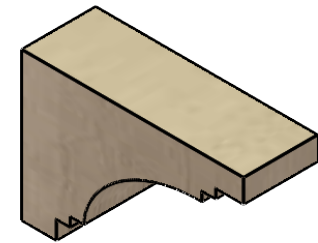

ITEM NUMBER: CORU02X06X04PECRCPR

2"W X 6"D X 4"H SERIES 3 CLASSIC PESCADERO ROUGH CEDAR
TIMBERTHANE FAUX WOOD CORBEL, PRIMED

SIDE PROFILE

FRONT PROFILE

ISOMETRIC

EKENA MILLWORK
2300 WEST MAIN ST.
CLARKSVILLE, TX 75426
TOLL FREE: 866-607-0453
WWW.EKENAMILLWORK.COM

NOTES

1. INSTALLATION TO BE COMPLETED IN ACCORDANCE WITH MANUFACTURER'S SPECIFICATIONS.
2. DRAWING MAY NOT BE TO SCALE
3. THIS DRAWING IS INTENDED FOR DESIGN AND PLANNING PURPOSES ONLY.
4. ALL INFORMATION CONTAINED HEREIN WAS CURRENT AT THE TIME OF DEVELOPMENT BUT MUST BE REVIEWED AND APPROVED BY THE PRODUCT MANUFACTURER TO BE CONSIDERED ACCURATE.
5. TIMBERTHANE ARCHITECTURAL PRODUCTS ARE MADE FROM HIGH DENSITY URETHANE AND COME FACTORY PRIMED