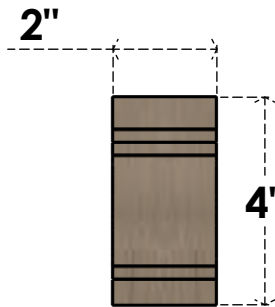

ITEM NUMBER: CORU02X06X04PECRCPR

2"W X 6"D X 4"H SERIES 3 CLASSIC PESCADERO ROUGH CEDAR
TIMBERTHANE FAUX WOOD CORBEL, PRIMED

SIDE PROFILE

FRONT PROFILE

ISOMETRIC

EKENA MILLWORK
2300 WEST MAIN ST.
CLARKSVILLE, TX 75426
TOLL FREE: 866-607-0453
WWW.EKENAMILLWORK.COM

NOTES

1. INSTALLATION TO BE COMPLETED IN ACCORDANCE WITH MANUFACTURER'S SPECIFICATIONS.
2. DRAWING MAY NOT BE TO SCALE
3. THIS DRAWING IS INTENDED FOR DESIGN AND PLANNING PURPOSES ONLY.
4. ALL INFORMATION CONTAINED HEREIN WAS CURRENT AT THE TIME OF DEVELOPMENT BUT MUST BE REVIEWED AND APPROVED BY THE PRODUCT MANUFACTURER TO BE CONSIDERED ACCURATE.
5. TIMBERTHANE ARCHITECTURAL PRODUCTS ARE MADE FROM HIGH DENSITY URETHANE AND COME FACTORY PRIMED